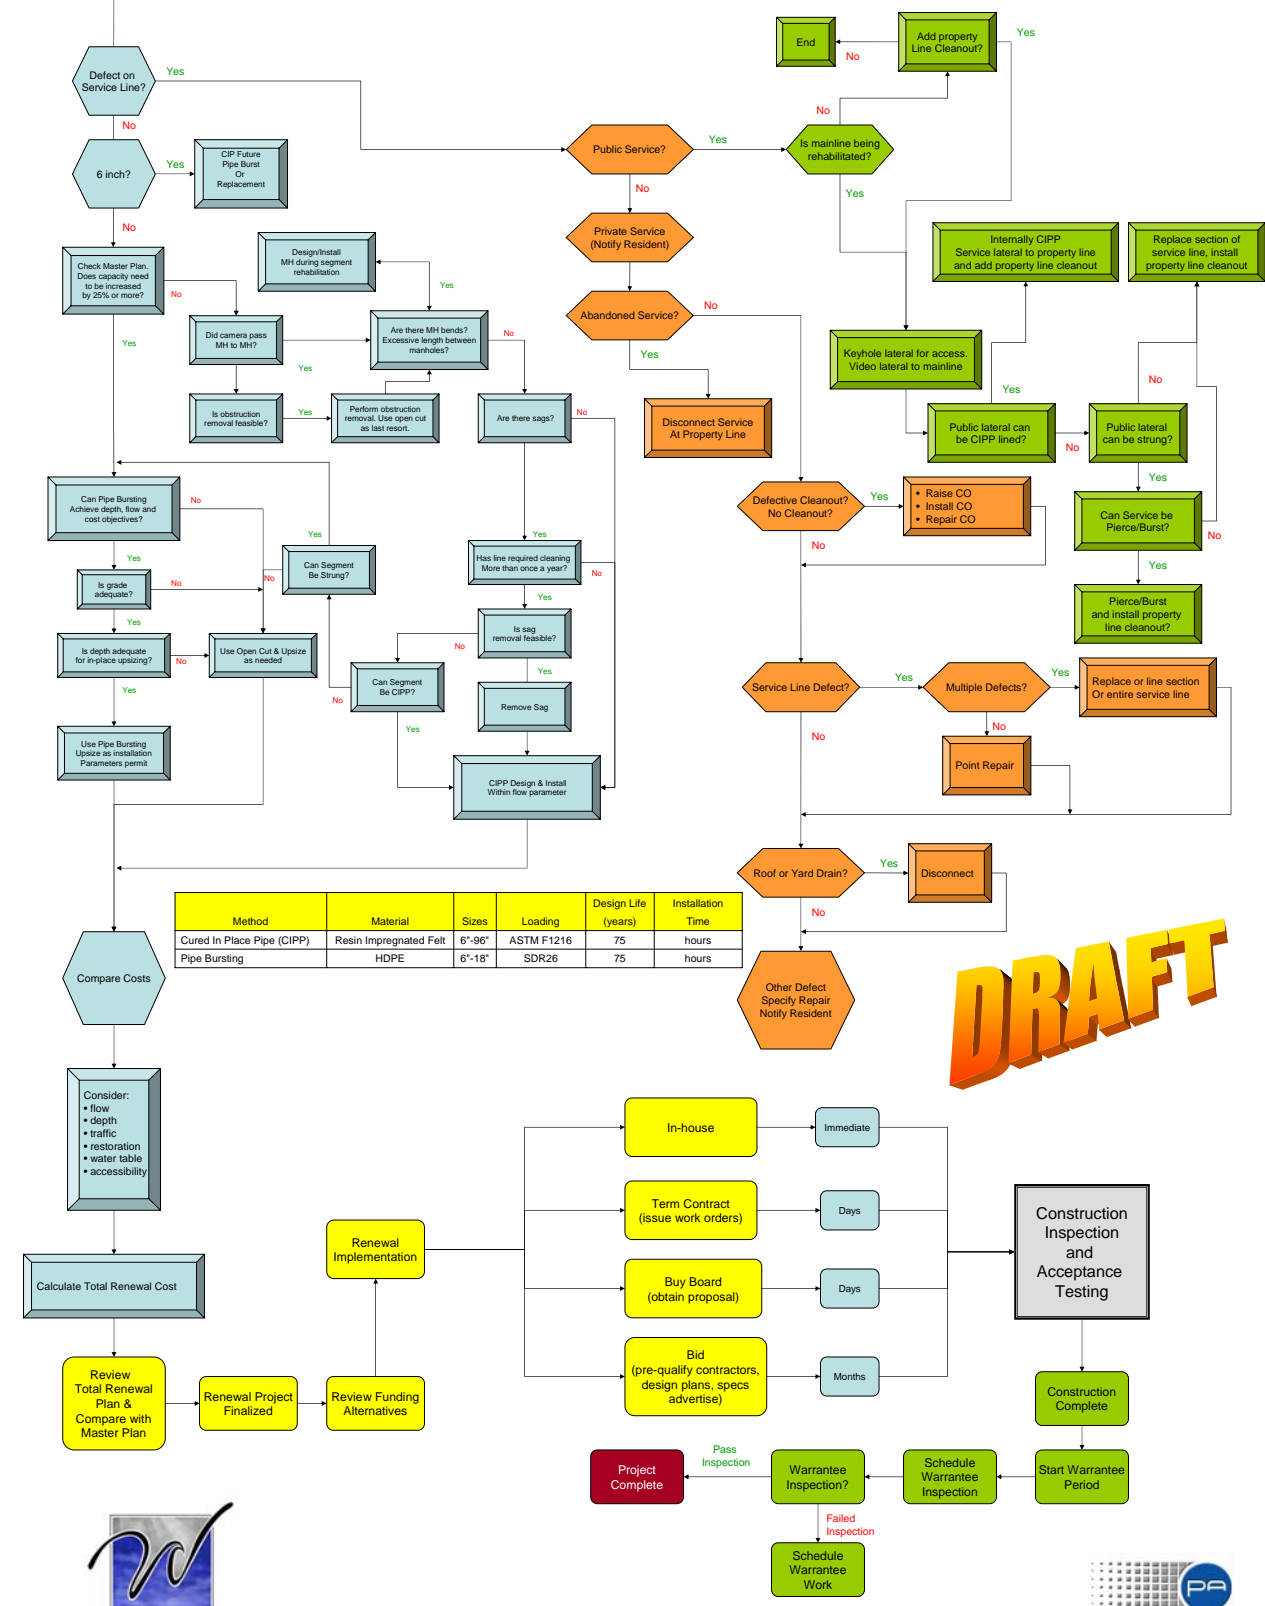

Pipeline Renewal Decision Tree

Find-it, Fix-it

Sewer Testing Data
(CCTV, Smoke,
Manhole, Flow, etc.)

DRAFT